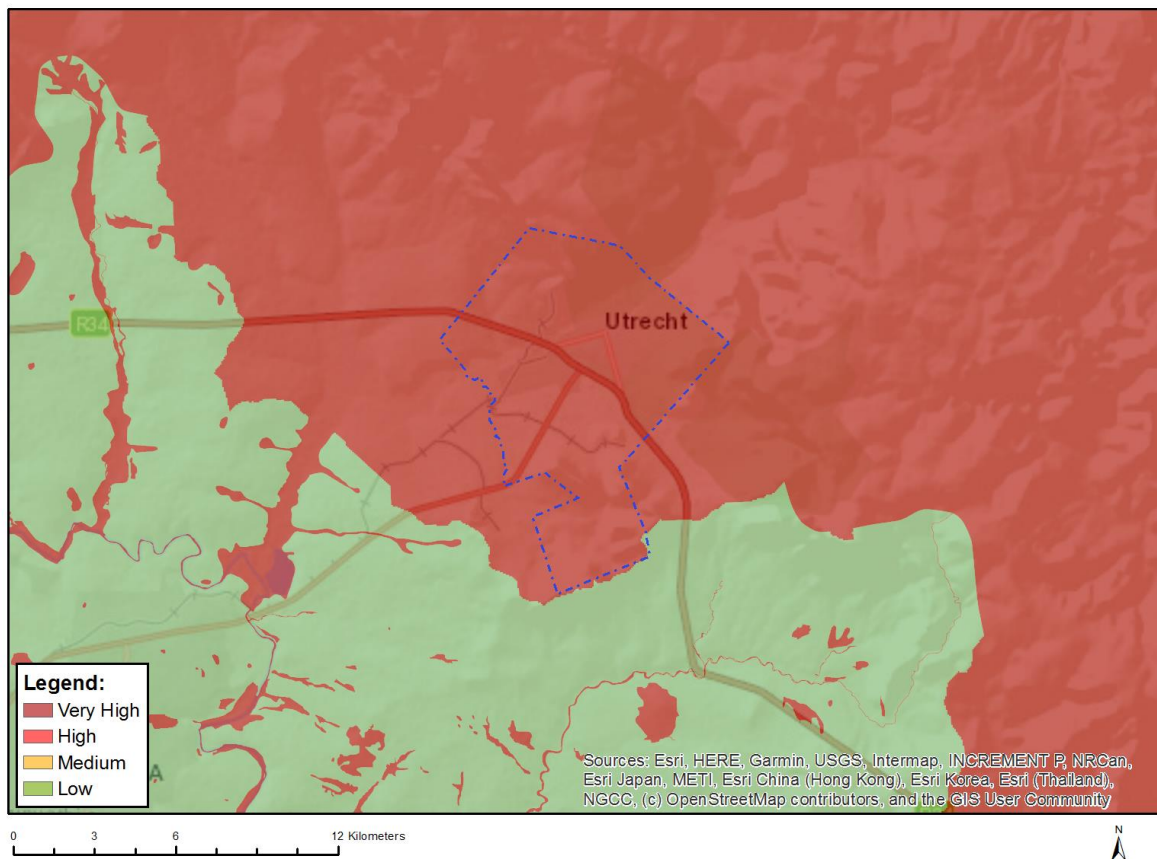

Medium	Aves-Stephanoaetus coronatus
Medium	Aves-Hydroprogne caspia
Medium	Aves-Neotis denhami
Medium	Aves-Balearica regulorum
Medium	Aves-Sagittarius serpentarius
Medium	Aves-Geronticus calvus
Medium	Aves-Eupodotis senegalensis
Medium	Insecta-Chrysoritis phosphor borealis
Medium	Mammalia-Chrysospalax villosus
Medium	Mammalia-Crocidura maquassiensis
Medium	Mammalia-Hydrictis maculicollis
Medium	Mammalia-Ourebia ourebi ourebi
Medium	Invertebrate-Forest invertebrate
Medium	Invertebrate-Clonia lalandei

MAP OF RELATIVE AQUATIC BIODIVERSITY THEME SENSITIVITY

Very High sensitivity	High sensitivity	Medium sensitivity	Low sensitivity
X			

Sensitivity Features:

Sensitivity	Feature(s)
Low	Low sensitivity
Very High	FEPA Subcatchment
Very High	Rivers_B